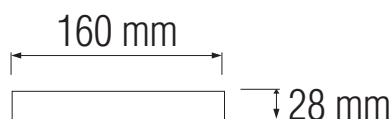

LED DOWNLIGHT

Product&Family Code:

016 025 0012

CAROLINE-12

WHITE

Technical Drawing

Technical Data

Voltage (V)	100-265V
Product Wattage (W)	12
Equivalence with incandescent lamp	96
Colour Render Index (Ra)	>Ra80
Colour Temperature (K)	3000K / 4200K / 6400K
Materials	Aluminium Die Casting Body
Protection Class	II
Dimmable	No
EEI	A to A++
Warm-up time up to 60 % of the full light output	Instant Full Light
Luminous Flux (lm)	840
Luminous Efficacy (lm/W)	70
Rated Life (hrs) ⌚	30.000
IP Rating	20
Power Factor	>0.5
Beam Angle	120°
Starting Time	<0.2s
Number of ON-OFF cycling	x25.000