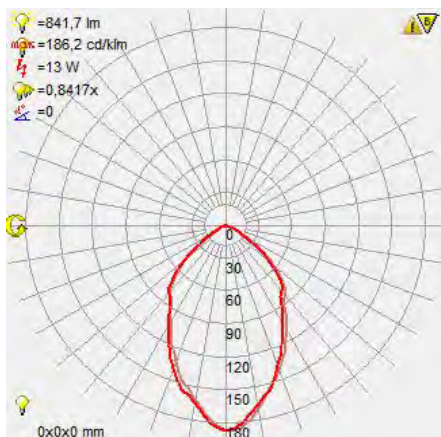

Photometric Diagram